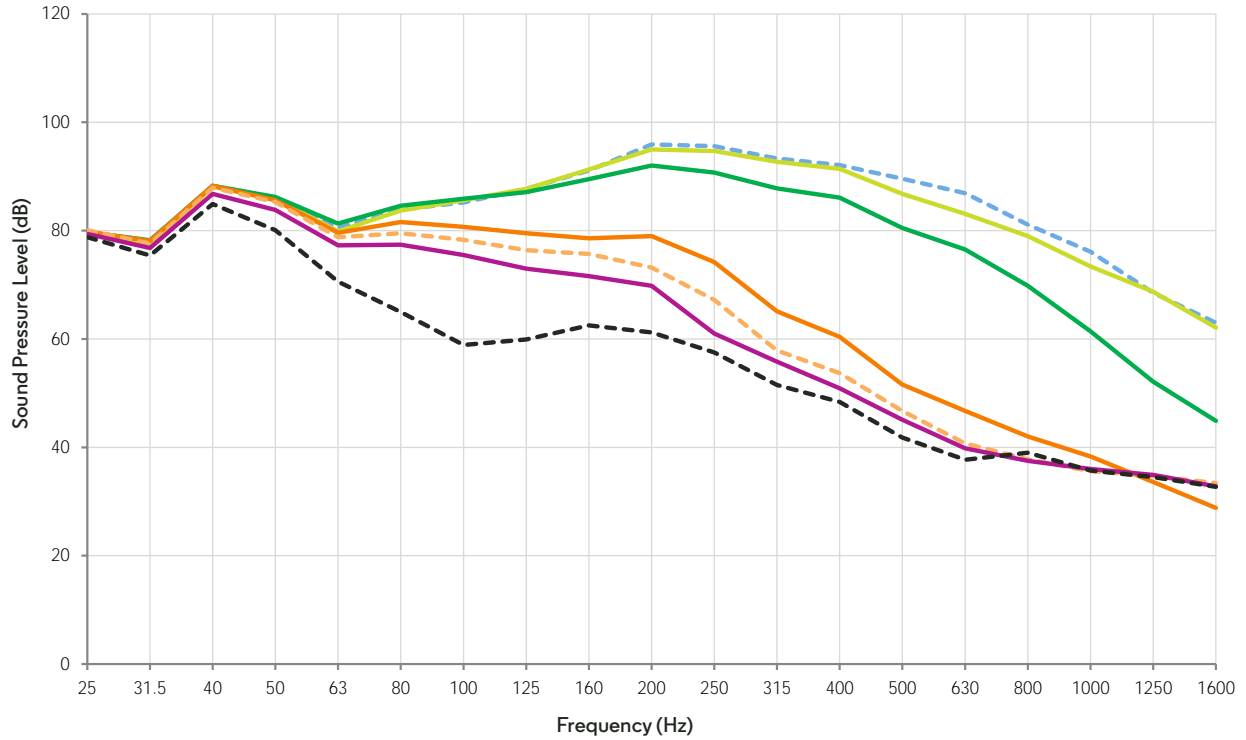

Ecore Commercial

Acoustical Data Sheet: Heavy Impact Testing

Ecore Commercial is proud to offer heavy impact testing for some of its best-selling surfaces. Whether you're attending a business meeting in a hotel or taking a yoga class in your corporate gym, no one wants to hear unwanted noises. The Ecore Commercial surfaces presented here isolate impacts, making spaces quieter.

SOUND LEVELS

Sound Data

Vibration Data

Sound Data

Vibration Data