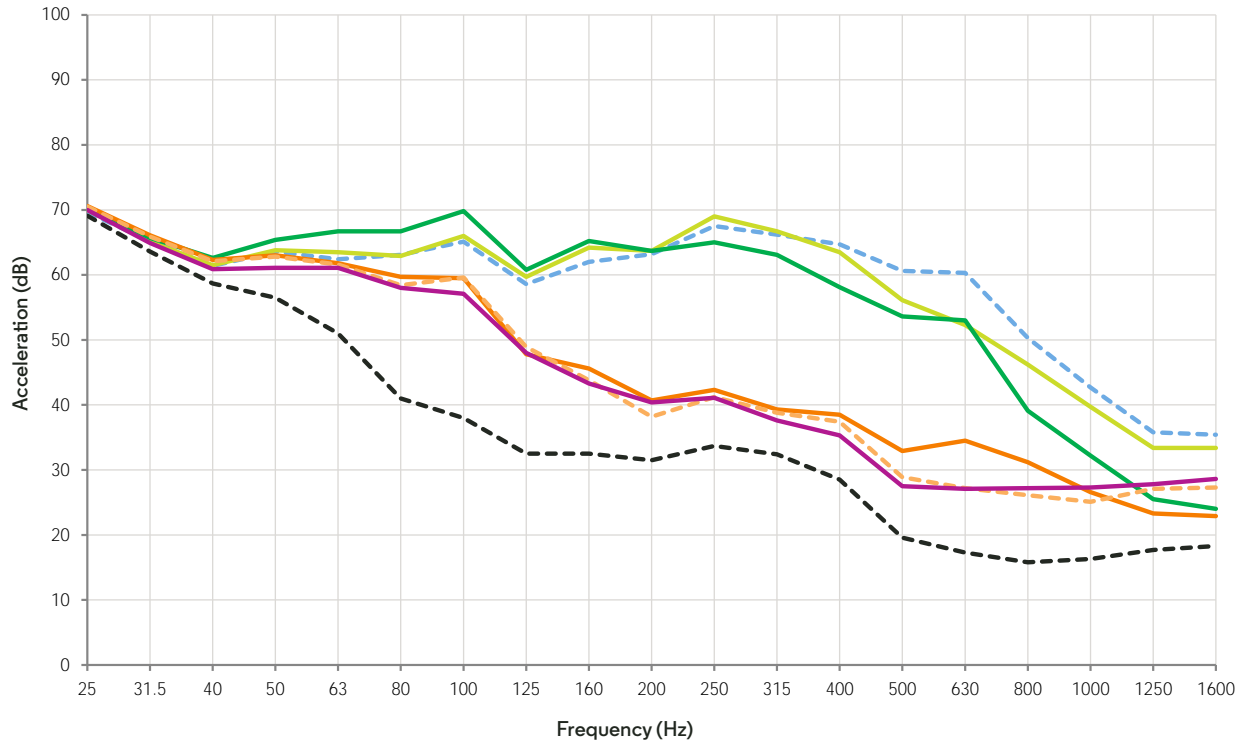

Ecore Commercial

Acoustical Data Sheet: Heavy Impact Testing

Ecore Commercial is proud to offer heavy impact testing for some of its best-selling surfaces. Whether you're attending a business meeting in a hotel or taking a yoga class in your corporate gym, no one wants to hear unwanted noises. The Ecore Commercial surfaces presented here isolate impacts, making spaces quieter.

SOUND LEVELS

Sound Data

Vibration Data

Sound Data

Vibration Data