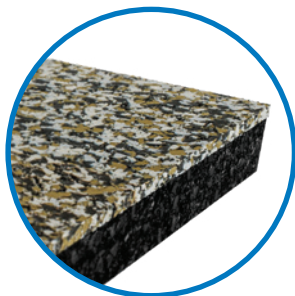

At a Glance

Wellness Collection Products

Vinyl Rx Collection

6' / 1.83m x 30' / 9.14m

Thickness: 7mm

2mm surface layer, 5mm composition rubber backing

ECOfit

48" (1.22m) x 25 (7.6m) linear feet

Thickness: 8.2mm

3.2mm surface layer, 5mm composition rubber backing*

ECOfit Plus

48" (1.22m) x 25 (7.6m) linear feet

Thickness: 15.2mm

3.2mm surface layer, 12mm composition rubber backing*

23" (580mm) x 23" (580mm)

Thickness: 15.2mm

3.2mm surface layer, 12mm composition rubber backing*

ECOmax

24" (610mm) x 24" (610mm)
Thickness: 1" (25.4mm)

24" (610mm) x 24" (610mm)
Thickness: 2.5" (63.5mm) (Minimums apply)

ECOsmash

2.5" x 24" (61cm) x 24" (61cm)

23-inch (58cm) by 46-inch (116cm) interlocking tiles
Thickness: 1-inch
3mm surface layer, 12mm composition rubber backing