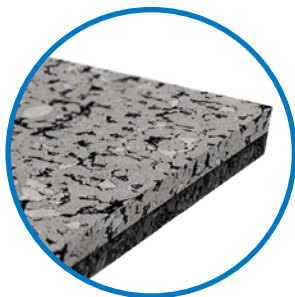

At a Glance

Wellness Collection Products

Vinyl Rx Collection

6' / 1.83m x 30' / 9.14m

Thickness: 7mm

2mm surface layer, 5mm composition rubber backing

ECOfit

48" (1.22m) x 25 (7.6m) linear feet

Thickness: 8.2mm

3.2mm surface layer, 5mm composition rubber backing*

ECOfit Plus

48" (1.22m) x 25 (7.6m) linear feet

Thickness: 15.2mm

3.2mm surface layer, 12mm composition rubber backing*

23" (580mm) x 23" (580mm)

Thickness: 15.2mm

3.2mm surface layer, 12mm composition rubber backing*

ECOmax

24" (610mm) x 24" (610mm)
Thickness: 1" (25.4mm)

24" (610mm) x 24" (610mm)
Thickness: 2.5" (63.5mm) (Minimums apply)

ECOsmash

2.5" x 24" (61cm) x 24" (61cm)

23-inch (58cm) by 46-inch (116cm) interlocking tiles
Thickness: 1-inch
3mm surface layer, 12mm composition rubber backing