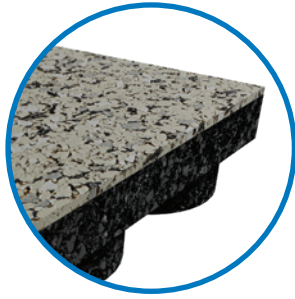

At a Glance

Wellness Collection Products

Vinyl Rx Collection

6' / 1.83m x 30' / 9.14m

Thickness: 7mm

2mm surface layer, 5mm composition rubber backing

ECOfit

48" (1.22m) x 25 (7.6m) linear feet

Thickness: 8.2mm

3.2mm surface layer, 5mm composition rubber backing*

ECOfit Plus

48" (1.22m) x 25 (7.6m) linear feet

Thickness: 15.2mm

3.2mm surface layer, 12mm composition rubber backing*

23" (580mm) x 23" (580mm)

Thickness: 15.2mm

3.2mm surface layer, 12mm composition rubber backing*

ECOmax

24" (610mm) x 24" (610mm)
Thickness: 1" (25.4mm)

24" (610mm) x 24" (610mm)
Thickness: 2.5" (63.5mm) (Minimums apply)

ECOsmash

2.5" x 24" (61cm) x 24" (61cm)