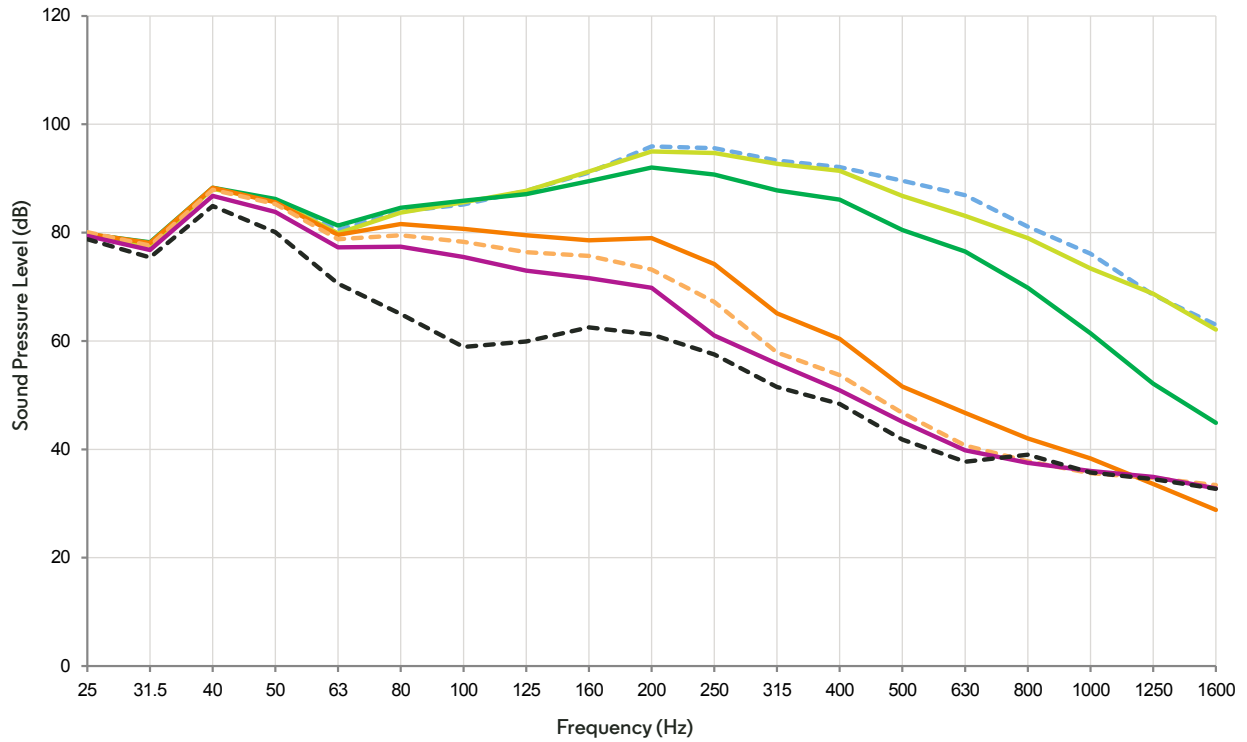

Ecore Commercial

Acoustical Data Sheet: Heavy Impact Testing

Ecore Commercial is proud to offer heavy impact testing for some of its best-selling surfaces. Whether you're attending a business meeting in a hotel or taking a yoga class in your corporate gym, no one wants to hear unwanted noises. The Ecore Commercial surfaces presented here isolate impacts, making spaces quieter.

SOUND LEVELS

Sound Data

Vibration Data

Sound Data

Vibration Data