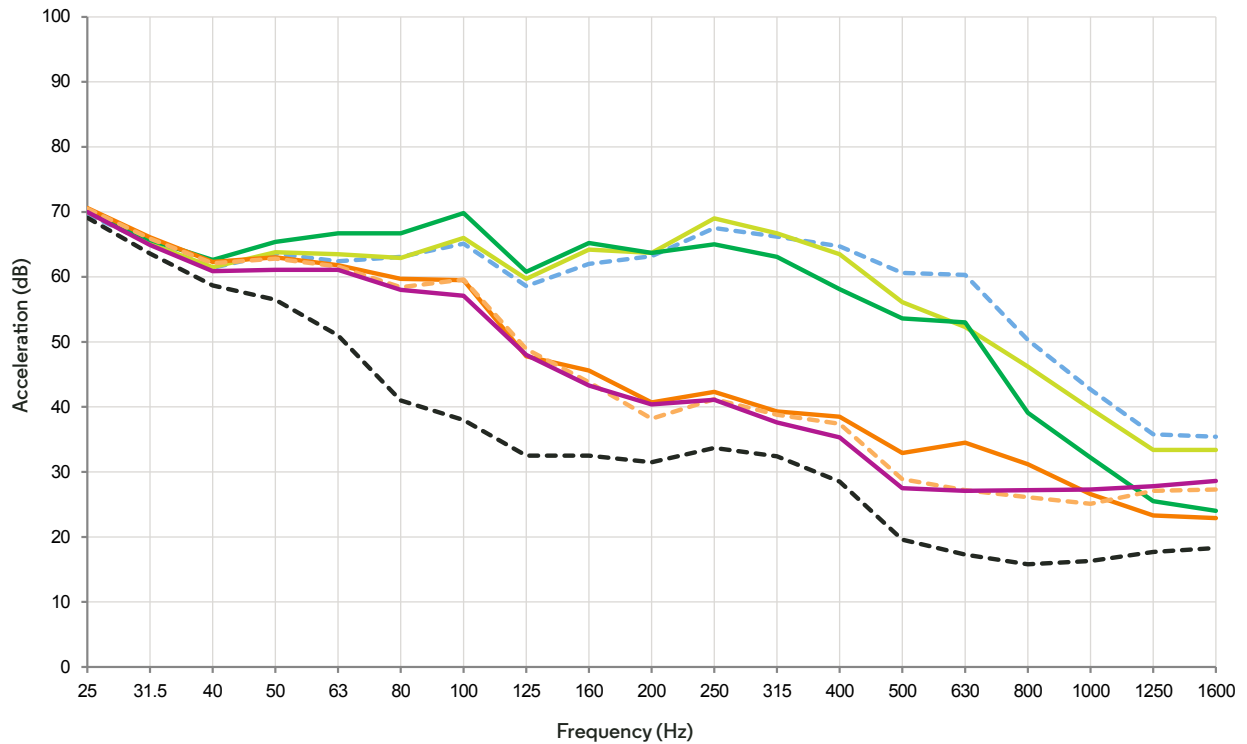

Ecore Commercial

Acoustical Data Sheet: Heavy Impact Testing

Ecore Commercial is proud to offer heavy impact testing for some of its best-selling surfaces. Whether you're attending a business meeting in a hotel or taking a yoga class in your corporate gym, no one wants to hear unwanted noises. The Ecore Commercial surfaces presented here isolate impacts, making spaces quieter.

SOUND LEVELS

Sound Data

Vibration Data

Sound Data

Vibration Data